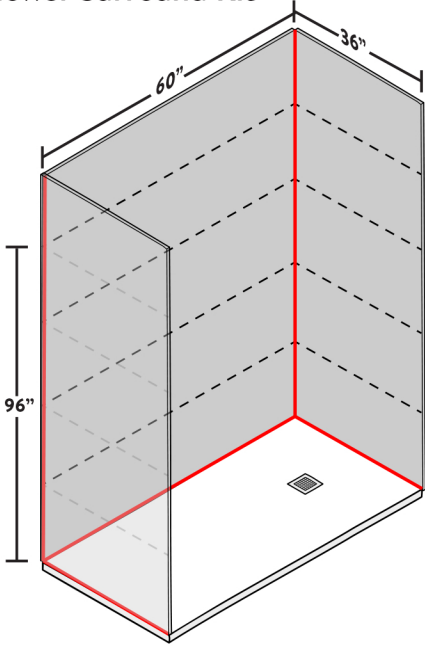

Technical Bulletin: Measuring Shower & Tub Surrounds

**PROPER MEASUREMENT TO DETERMINE APPROPRIATE KIT**

**12-Piece Shower Surround Kit**

Kit dimensions

12-Piece Shower Surround Kit	
SKU	ATSP-36-60-94-01-SS-08-12
	ATSP-36-60-94-01M-SS-08-12
Notes	Shower Surround Kit consists of (12) tile panels in total. Each stackable panel is 24" high w/hidden watertight seam sealing system to interlock the panels. Rear shower wall consists of (4) 60" wide X 24"high stackable panels. Each shower side wall utilizes (4) stackable 36" wide X 24" high panels. This kit contains a total of (8) sidewall panels, (4) rear wall panels for a total of (12) pieces.

**9-Piece Tub Surround Kit**

Kit dimensions

9-Piece Shower Surround Kit	
SKU	ATSP-36-60-70-01-SS-08-9
	ATSP-36-60-70-01M-SS-08-9
Notes	Tub Surround Kit consists of (9) tile panels in total. Each stackable panel is 24" high w/hidden watertight seam sealing system to interlock the panels. Rear Tub wall consists of (3) 60" wide X 24"high stackable panels. Each shower side wall utilizes (3) stackable 36" wide X 24" high panels. This kit contains a total of (6) sidewall panels, (3) rear wall panels for a total of (9) pieces.