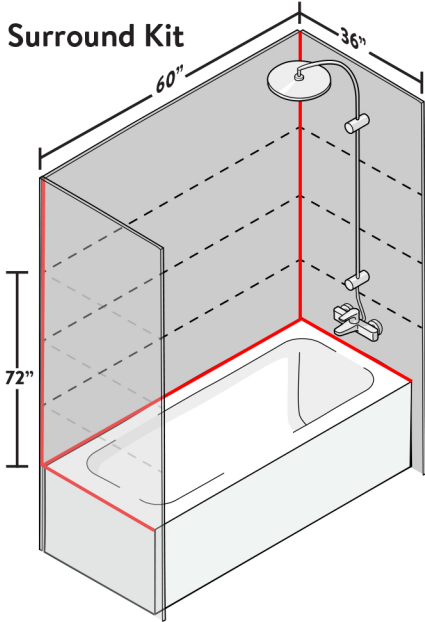

Technical Bulletin: Measuring Shower & Tub Surrounds

**PROPER MEASUREMENT TO DETERMINE APPROPRIATE KIT**

**12-Piece Shower Surround Kit**

Kit dimensions

12-Piece Shower Surround Kit	
SKU	ATSP-36-60-94-01-SS-08-12
	ATSP-36-60-94-01M-SS-08-12
Notes	Shower Surround Kit consists of (12) tile panels in total. Each stackable panel is 24" high w/hidden watertight seam sealing system to interlock the panels. Rear shower wall consists of (4) 60" wide X 24"high stackable panels. Each shower side wall utilizes (4) stackable 36" wide X 24" high panels. This kit contains a total of (8) sidewall panels, (4) rear wall panels for a total of (12) pieces.

**9-Piece Tub Surround Kit**

Kit dimensions

9-Piece Shower Surround Kit	
SKU	ATSP-36-60-70-01-SS-08-9
	ATSP-36-60-70-01M-SS-08-9
Notes	Tub Surround Kit consists of (9) tile panels in total. Each stackable panel is 24" high w/hidden watertight seam sealing system to interlock the panels. Rear Tub wall consists of (3) 60" wide X 24"high stackable panels. Each shower side wall utilizes (3) stackable 36" wide X 24" high panels. This kit contains a total of (6) sidewall panels, (3) rear wall panels for a total of (9) pieces.