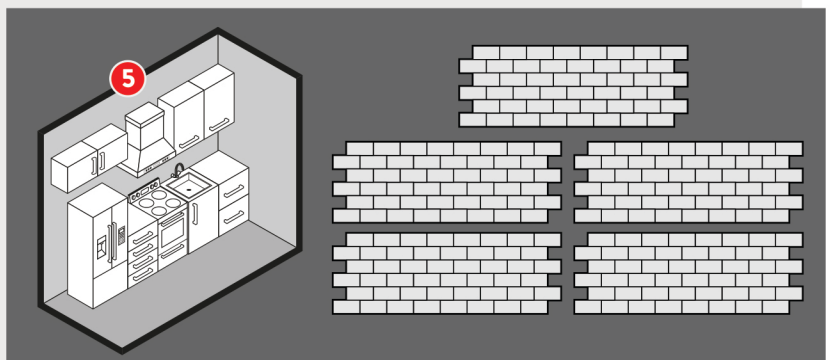

TAKE THE COMPLEXITY OUT OF TILE INSTALLATION

Cut to industry-standard cabinet height, our Tile Backsplash Pro Kits save you time and money with pre-cut tile panels that any contractor can install and grout in an afternoon.

Unlike traditional tile, these can be grouted immediately for rapid renovation in occupied or unoccupied units.

Simply cut the panels to fit around outlets and use construction adhesive to keep the panels in place. Avoid the hassle of ceramic tile and achieve the same, premium look with durable PVC tile that's designed to last.

Standard Patterns	
Subway Running Bond 3"x6"	
Subway Stacked Bond 3"x6"	
Subway Herringbone 3"x6"	
Hexagon 4"