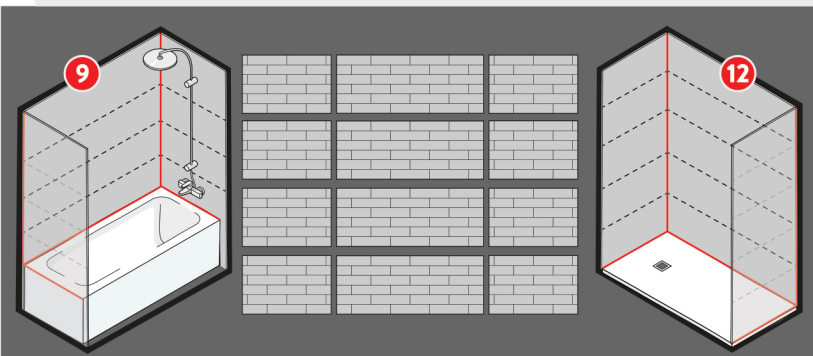

With tongue-and-groove panels that create a watertight seal, any contractor can update your unit's shower and tub surround with a durable solution for incoming residents.

### BENEFITS

Watertight seal

Installs in less time than traditional tile

Pre-cut panels fit Shower & Tub dimensions

#### Standard Patterns

Subway Running Bond 4"x16"	
Subway Running Bond 12"x24"	

Tub Surround Pro Kit  
 9 tile panels = 64 square feet  
 Shower Surround Pro Kit  
 12 tile panels = 84 square feet

**BENEFITS**

Hassle-free, grout immediately

No special tile skills or tools required

Quick and easy, reduced resident displacement

**TAKE THE COMPLEXITY OUT OF TILE INSTALLATION**

Cut to industry-standard cabinet height, our Tile Backsplash Pro Kits save you time and money with pre-cut tile panels that any contractor can install and grout in an afternoon.