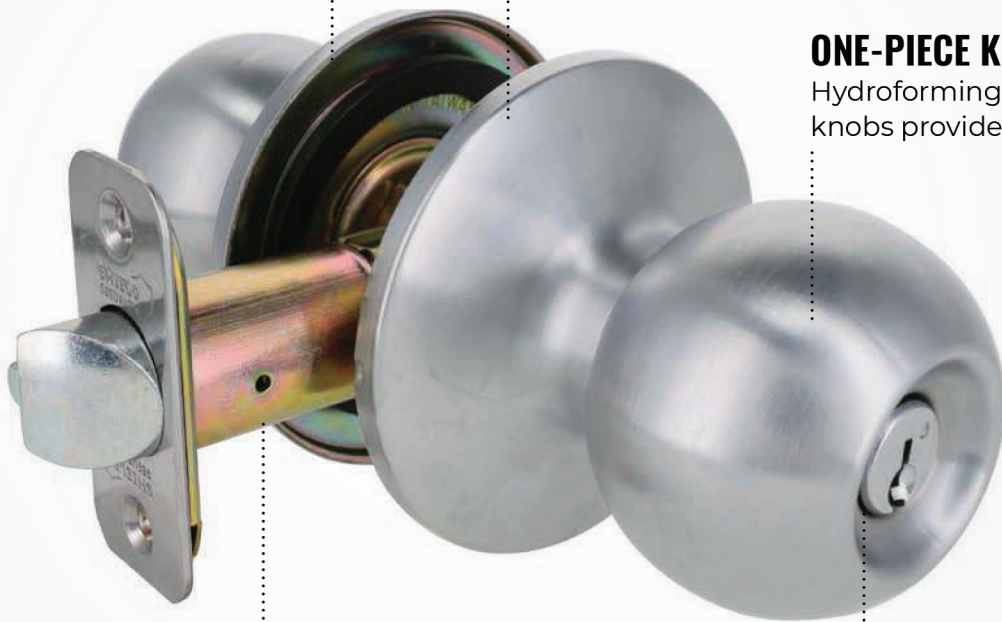

Introducing a Re-Imagined Line of Locksets From Shield Security

DESIGNED FOR QUICKER INSTALLATION

ALIGNMENT RING

Simplifies the installation process

LARGE ROSE

Large rose means fewer paint touch-ups

ONE-PIECE KNOB

Hydroforming one-piece knobs provide better quality

DUAL BACKSET LATCH

Dual backset 2.38" or 2.75"
No adjustment needed

SPOOL PIN

The improved spool pin makes picking the lock more difficult

866.715.EDGE • sales@edgeindsupply.com • edgeindsupply.com

SHIELD SECURITY

SHIELD SECURITY® DEADBOLTS

PART #	FINISH	PKG QTY	MFG #
322220467	Satin Chrome	1	DDS1
322220728	Satin Nickel	1	DDX21
322220066	Satin Stainless Steel	1	DD61
322220072	Bright Brass	1	DD71

SHIELD SECURITY® DEADBOLTS

PART #	FINISH	PKG QTY	MFG #
322220449	Satin Chrome	1	D2S4
322219900	Satin Nickel	1	D2X24
322220076	Satin Stainless Steel	1	D264
322220044	Bright Brass	1	D274

SHIELD SECURITY® DEADBOLT COMBO LEVERS

PART #	FINISH	PKG QTY	MFG #
322220241	Satin Chrome	1	MHSD1B
322220727	Satin Nickel	1	MHX2D1B
322219894	Satin Stainless Steel	1	MH6D1B
322220042	Bright Brass	1	MC27D1B
322220725	Satin Nickel	1	MC2X2D1B
322220744	Bright Brass	1	MH7D1B