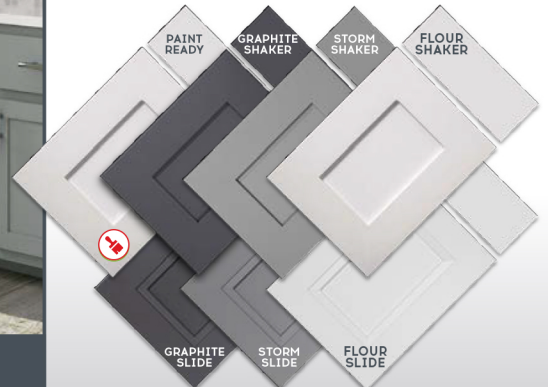

# DOOR STYLES AND COLORS

Flour Shaker

**SHAKER:** Our classic Shaker door available in 7 colors and a primed-for-paint option.

Shaker Fusion Storm

**FUSION:** Slab drawer fronts in combination with 5-piece door fronts.

# DOOR STYLES AND COLORS

Snow Gloss Slab

**SLAB:** A clean, modern look available in 7 colors and a primed-for-paint option.

Graphite Slide

**SLIDE:** An enhanced shaker style available in 4 colors.