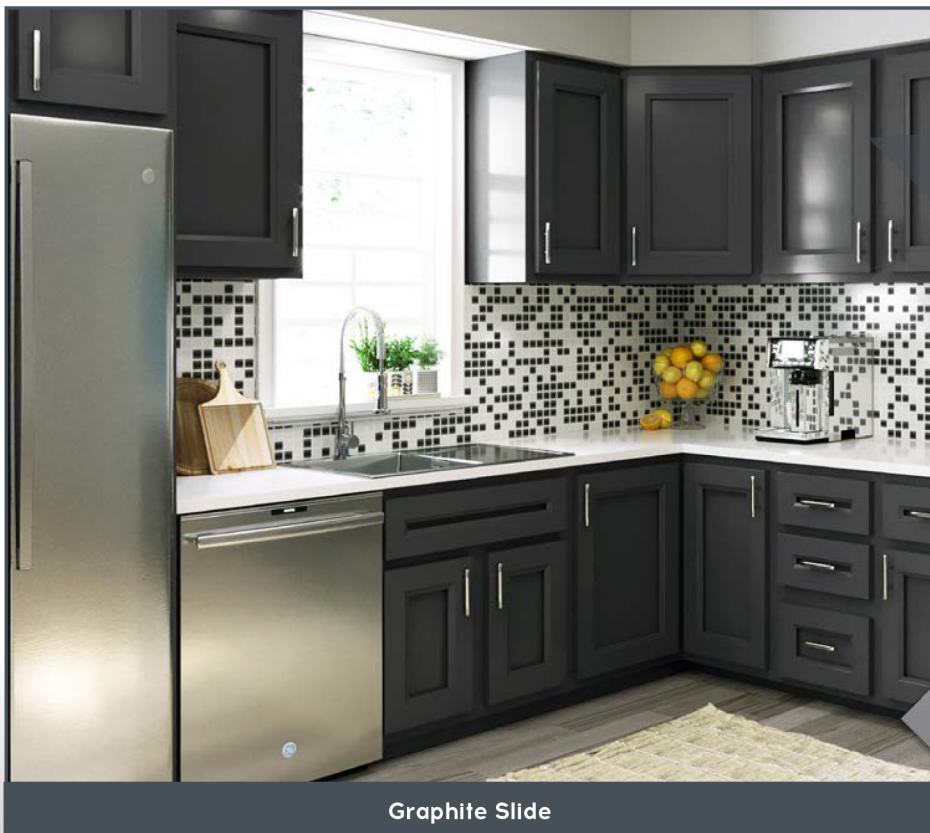

SLAB: A clean, modern look available in 7 colors and a primed-for-paint option.

Graphite Slide

SLIDE: An enhanced shaker style available in 4 colors.